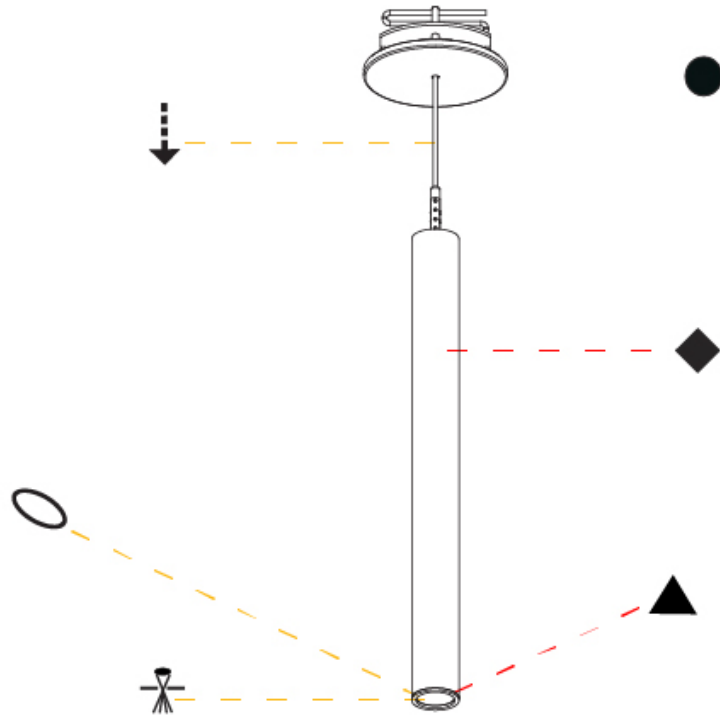

PHYSICAL

Shape: Cylinder
 Diameter (mm): 28
 Diameter (in): 1 1/8
 Height (mm): 300
 Height (in): 11 13/16
 Max. Overall Height (mm): 2300
 Max. Overall Height (in): 90 3/16
 Min. Recessing Depth (mm): 75
 Min. Recessing Depth (in): 2 15/16
 Light Distribution: Downlight
 Weight (kg): 0.63
 Weight (lbs): 1.39
 Diffuser: Shine Ring - Opal / Yellow / Orange / Red / Blue / Green
 Fixture Finish: SSR / BKV / CWI / CRY / HAB / UFT / ITA / RUA / FTG / MYG / LOD / PUS / FRO / FUP / KIA / POP / BLS / SPG / MEY / GOH / GUM / CHC / COM / ABZ / JAG / OBR / MOS / ROR
 Fixture Material: Aluminum
 Cable Details: 2000mm or 4000mm Black Cable
 Cut-out Measurements: 68mm / 2 11/16"

HANGOVER PLUG SHINE MONOPOINT RECESSED CANOPY SUSPENSION

A30843-

PROJECT	_____
TYPE	_____
SPECIFIER	_____
QUANTITY	_____
DATE	_____

A

PROJECT
TYPE
SPECIFIER
QUANTITY
DATE

HANGOVER PLUG SHINE MONOPOINT SURFACE CANOPY SUSPENSION

Shape: Cylinder
 Diameter (mm): 28
 Diameter (in): 1 1/8
 Height (mm): 300
 Height (in): 11 13/16
 Max. Overall Height (mm): 2300
 Max. Overall Height (in): 90 7/16
 Light Distribution: Downlight
 Weight (kg): 0.63
 Weight (lbs): 1.39
 Diffuser: Shine Ring - Opal / Yellow / Orange / Red / Blue / Green
 Fixture Finish: SSR / BKV / CWI / CRY / HAB / UFT / ITA / RUA / FTG / MYG / LOD / PUS / FRO / FUP / KIA / POP / BLS / SPG / MEY / GOH / GUM / CHC / COM / ABZ / JAG / OBR / MOS / ROR
 Fixture Material: Aluminum
 Cable Details: 2000mm or 4000mm Black Cable