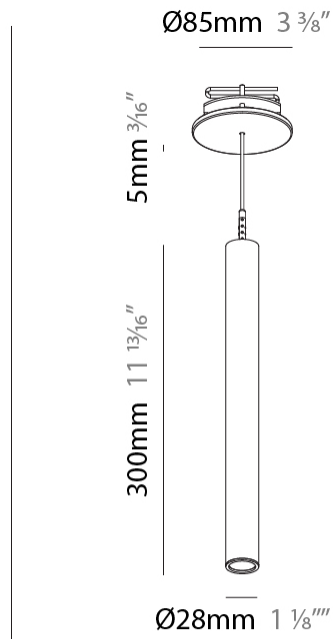

ELECTRICAL

Lamp Type: LED (Zhaga Standard)
Input Wattage (W): 6.6
Total Output Wattage (W): 6
Dimming: Tri-Mode (Non-Dimming and Phase Dimming (120Vac only) and 0-10V Dimming)
Driver Included: Yes
Driver Location: External
Driver Type: Constant Current - Universal
Driver Class: Class 2
Housing: ENCP3 w/Quick Connect
Input Voltage (V): 120 - 277
Constant Current (MA): 500

LED

Number of LEDs: 1
Color Temperature (°K): 2700 / 3000 / 4000
Max. Delivered Lumen (lm): 330 / 360 / 380
CRI: >90 CRI
Lamp Life (hrs): 50000
Upon Request: ***3500K available in minimum quantities (larger quantities upon request)

OPTICAL

Optic°: 24 / 32 / 58

RATINGS AND CERTIFICATIONS

Certified By: Certified for North American Standards

© 2024, T 1800-388-3382, F 416-247-9319, www.zaneen.com

Available for International specifications by adding 'INT' at the end of the existing Model #. For assistance on 'custom' specifications, contact zteam@zaneen.com. In a constant effort to supply the best product, we reserve the right to change specifications or materials without notice. The most recent specification sheets are found at zaneen.com